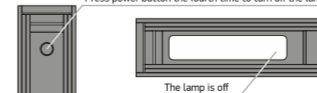

INSTRUCTION

Foldable LED desk lamp with USB charging

USB cable for
battery charging

LED Light source

Power button

Charging input port

Plastic wall hook

Duct Tape

Flexible to use

specification

Wattage	3W
Charging input	5V/500mA
Color temperature	6000K-6500K
Battery capacity	1000mAh, Li-Pol battery
Light output	105lm
Input	100-240V
USB rechargeable	2,5 hours
Battery life	up to 5 hours

Operation Instruction

- Unfold the lamp and place it on a desk or other surface, then plug in the power cable.
- Press the button to turn on the light.
- Press the button again to choose the lighting mode you prefer.

1. This minimum brightness mode is suitable for watching

Press power button for the one time to turn the lamp

2. This medium brightness mode is suitable for reading

Press power button to switch brightness

3. This maximum brightness is suitable for writing

Press power button once more to switch brightness

4. Turn off the lamp

Press power button the fourth time to turn off the lamp.

Extra-long
working life

Energy
saving

LED light
source

Soft
light

Battery inside

Environmentally
friendly

- Low power consumption and long life makes it 80% more efficient than incandescent lamp
- Environmentally conscious design free of Tungsten, Mercury, and other toxic metals
- Can be conveniently hung on the wall for use
- Three levels of LED brightness
- Stylish and durable design made from high quality aluminum

Safety Cautions