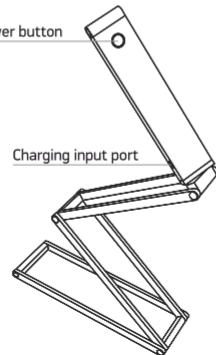

INSTRUCTION
Foldable LED desk lamp with USB charging

 USB cable for
 battery charging

LED Light source

Power button

Charging input port

Plastic wall hook

Duct Tape

Flexible to use