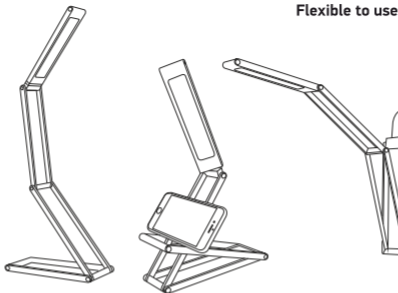

INSTRUCTION
Foldable LED desk lamp with USB charging

 USB cable for
 battery charging

LED Light source

Power button

Charging input port

Plastic wall hook

Duct Tape

Flexible to use