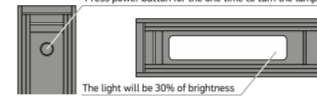

1. This minimum brightness mode is suitable for watching

Press power button for the one time to turn the lamp